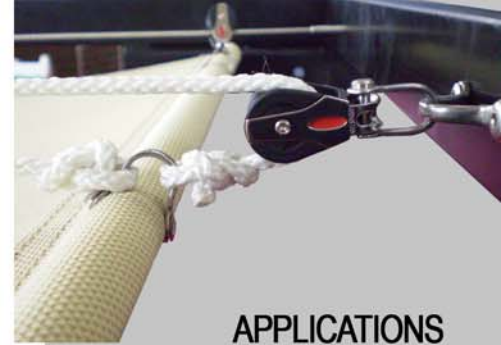

OPERATION

The ability to retract the Shaderunner gives you the power to control when and how much shade you require. The sail is retractable using an endless cord system allowing the sail to be cleated at any position. With large extensions possible and a maximum width of 6m the Shaderunner is a perfect addition to countless situations. (conditions apply)

APPLICATIONS

This dynamic sail system is ideal for shading both outdoor and indoor living spaces. The retractable nature of the sail provides ultimate choice between sun and shade.

- Decks
- Courtyards
- Pergolas
- Atriums
- Pools
- Schools
- Commercial Applications

MATERIALS & CONSTRUCTION

The Shaderunner is produced using 90% UV resistant Polyester Mesh fabric, Ronstan marine grade ball bearing pulleys, wiring systems and aluminium tubing.

For superior anti-corrosion, smooth operation and durability of the system only marine grade stainless steel wires and fittings are used in construction.