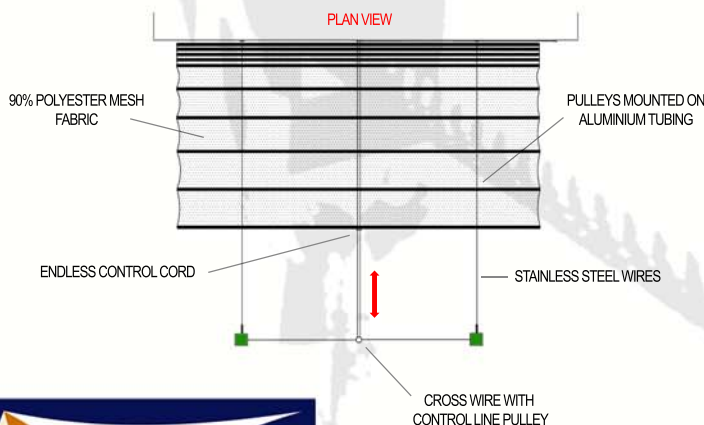

## INSTALLATION METHODS

Each shaderunner is custom built and installed to suit the unique application. With our design and installation experience we can recommend the most suitable method for your situation.

- Fascia / Wall Fixing
- Pergola Fixing (Within / Below)
- Free Standing Post Fixing
- Bulkhead Fixing

The Shaderunner can be installed into or below existing pergolas and frame structures

## PERGOLA OPTIONS

Sail between house fixing and 2 powdercoated posts.