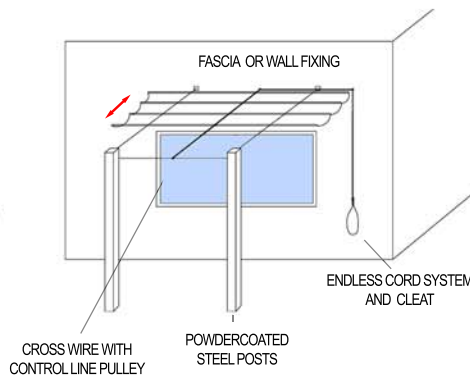

Using the best marine grade stainless steel fittings and fixings, the Shaderunner will withstand the test of time. With the ability to fix to existing pergola structures, onto houses and between posts, the Shaderunner is a perfect addition to a wide range of applications.

## OPERATION

The ability to retract the Shaderunner gives you the power to control when and how much shade you require. The sail is retractable using an endless cord system allowing the sail to be cleated at any position. With large extensions possible and a maximum width of 6m the Shaderunner is a perfect addition to countless situations. (conditions apply)